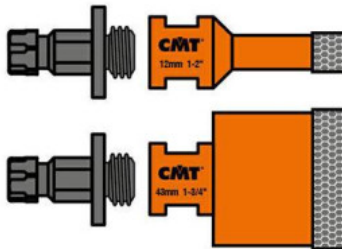

Adapter 5/8" do otwornic 150 mm 3 szt. CMT 550-PA04

54,41 zł

~~53,30 zł~~

Suitable for Series:

Adapter M14 do otwornic 552.5 3 szt. CMT 550-PA04

XTREME FAST Adapter M14 do otwornic z serii 552-5