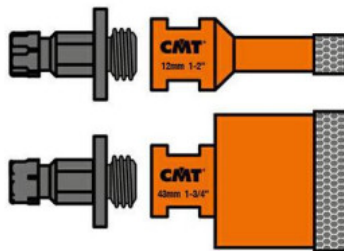

Adapter M14 do otwornic 552.5 3 szt. CMT 550-PA07

56,40 zł

55,25 zł

Suitable for Series:

Adapter M14 do otwornic 552.5 3 szt. CMT 550-PA07